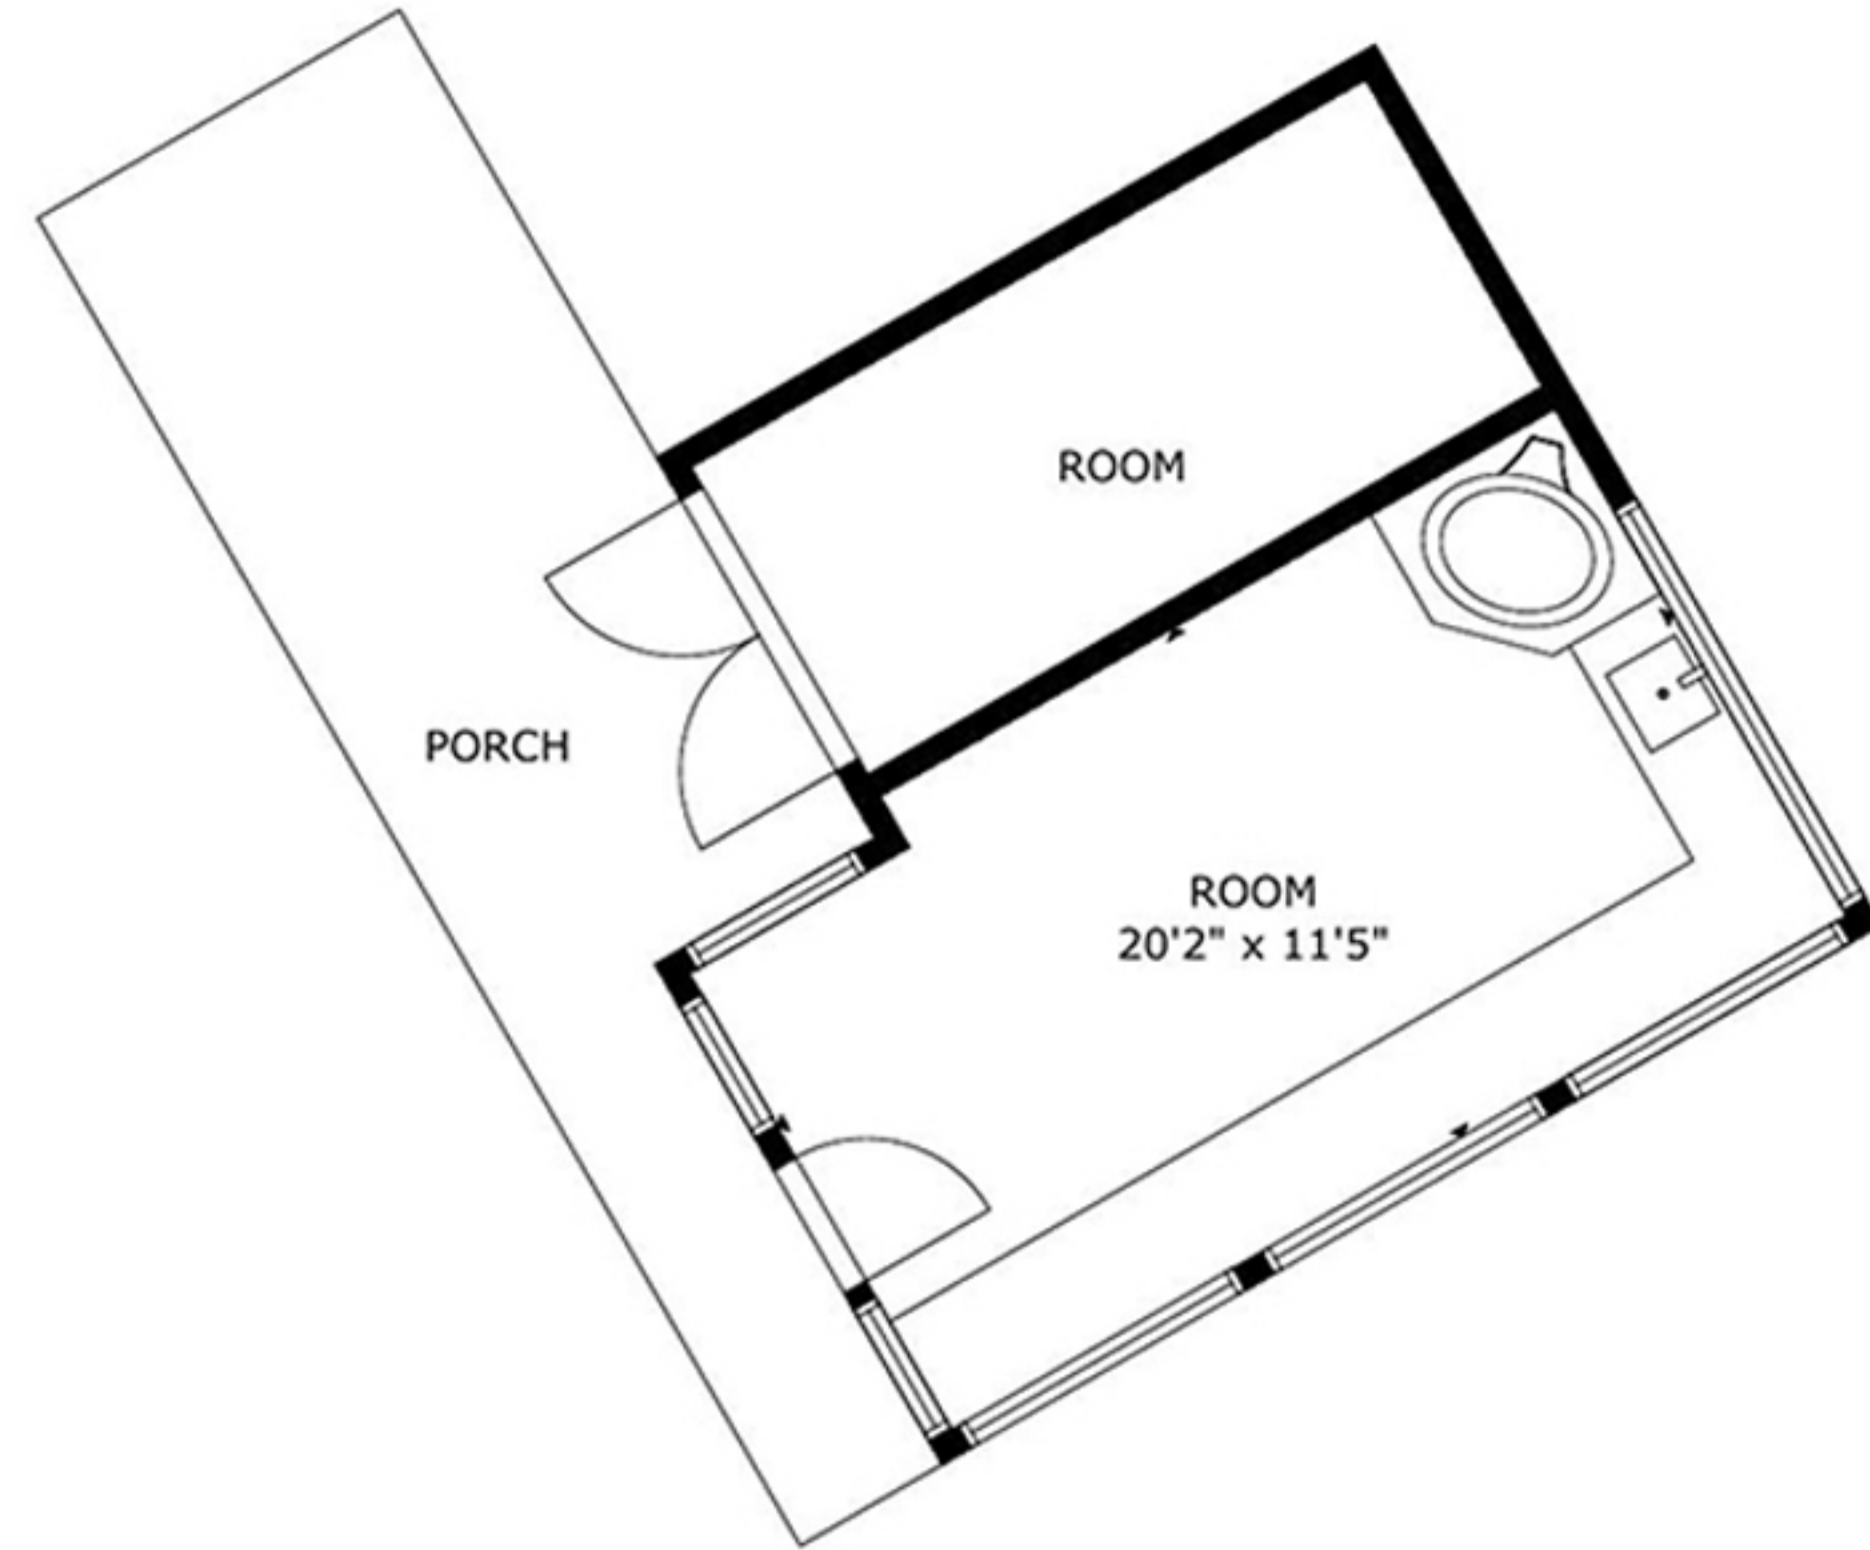

Gross External Area:
Total: 4,536 sq ft

SIZE AND DIMENSIONS ARE APPROXIMATE, ACTUAL MAY VARY

Floor 1: 3,543 sq ft

Floor 2
993 sq ft

SIZE AND DIMENSIONS ARE APPROXIMATE, ACTUAL MAY VARY

Garage: 634 sq ft
Art Studio: 199 sq ft

Apartment: 524 sq ft