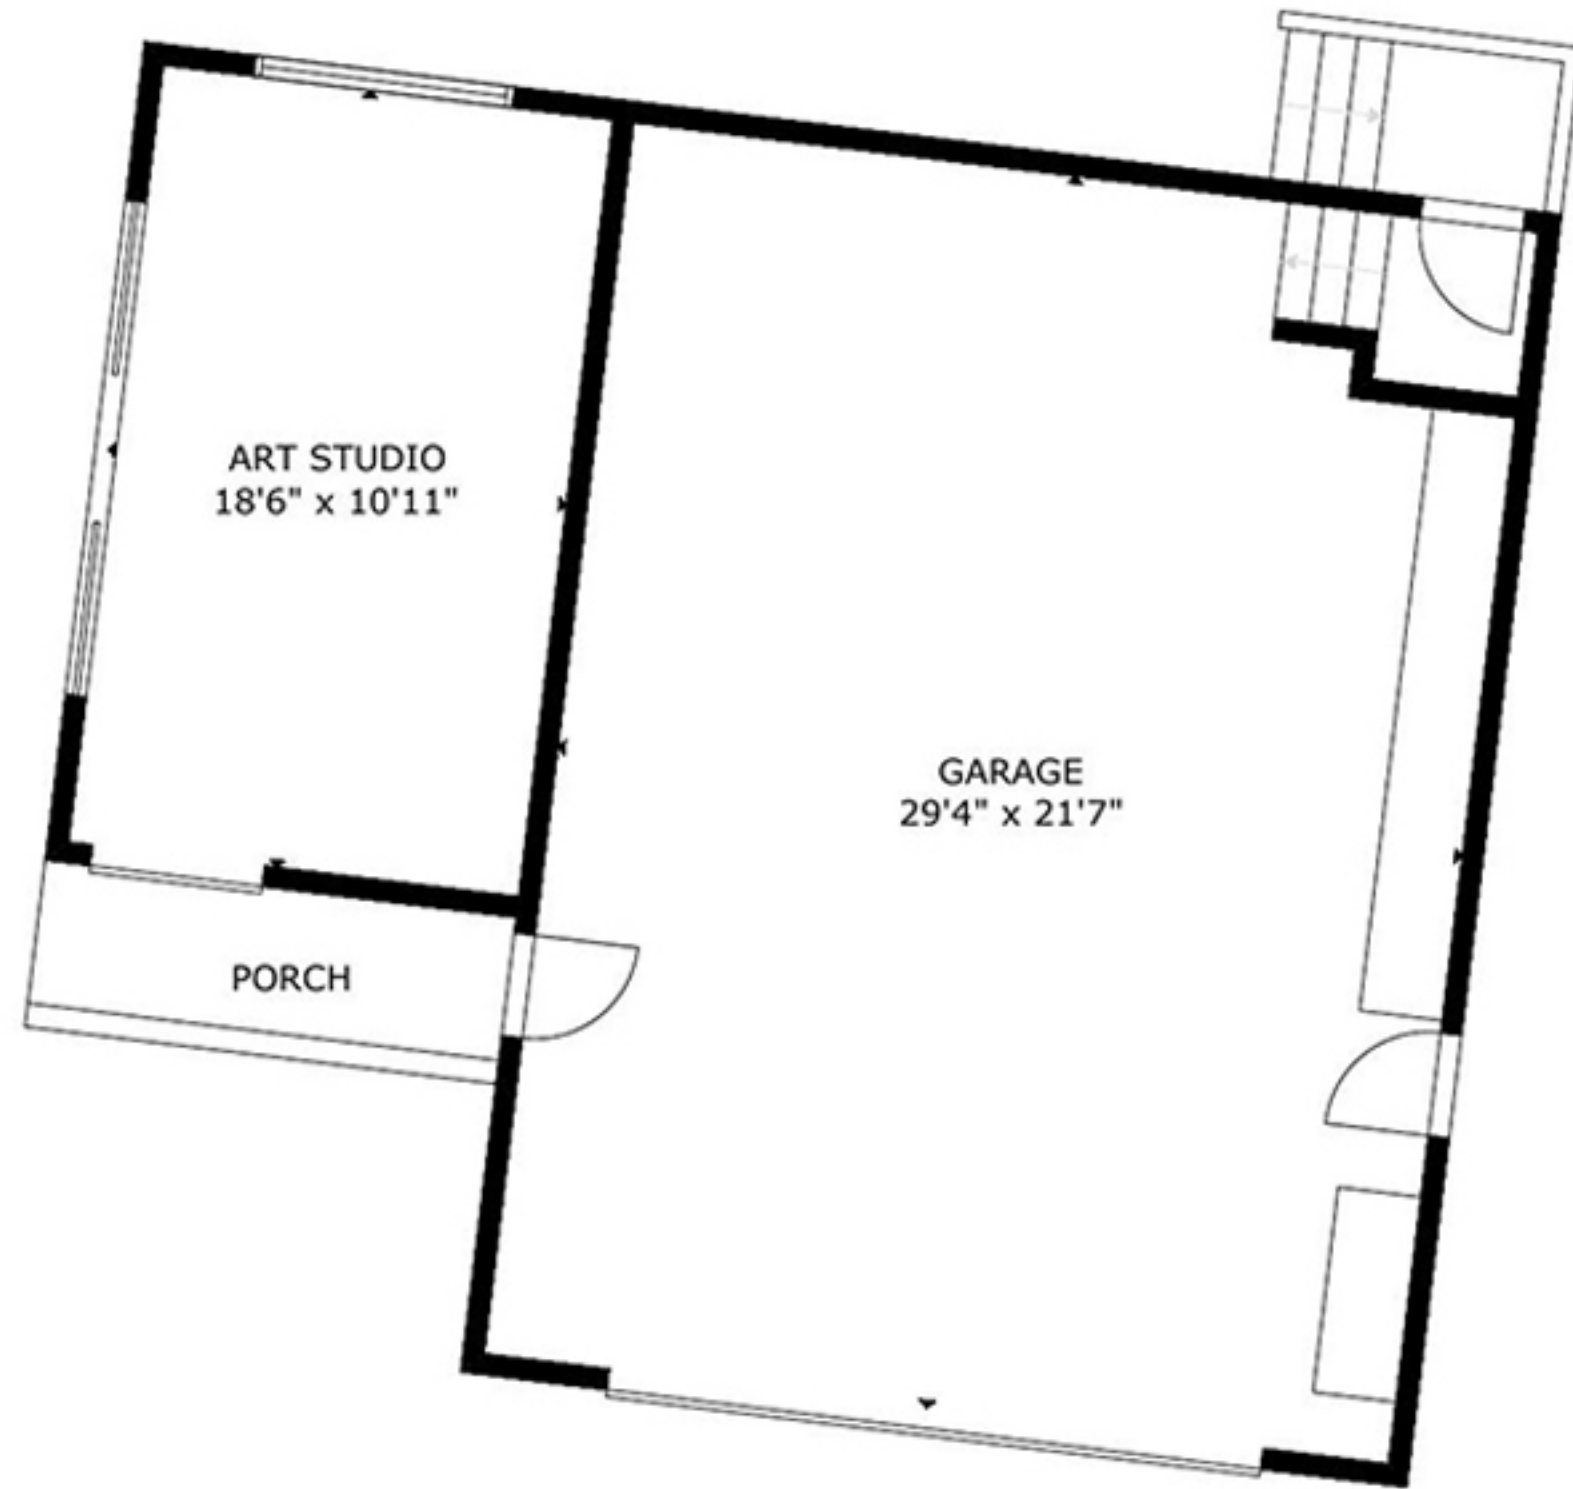

Gross External Area:
Total: 4,536 sq ft

SIZE AND DIMENSIONS ARE APPROXIMATE, ACTUAL MAY VARY

Floor 1: 3,543 sq ft

Floor 2
993 sq ft

SIZE AND DIMENSIONS ARE APPROXIMATE, ACTUAL MAY VARY

Garage: 634 sq ft
Art Studio: 199 sq ft

Apartment: 524 sq ft