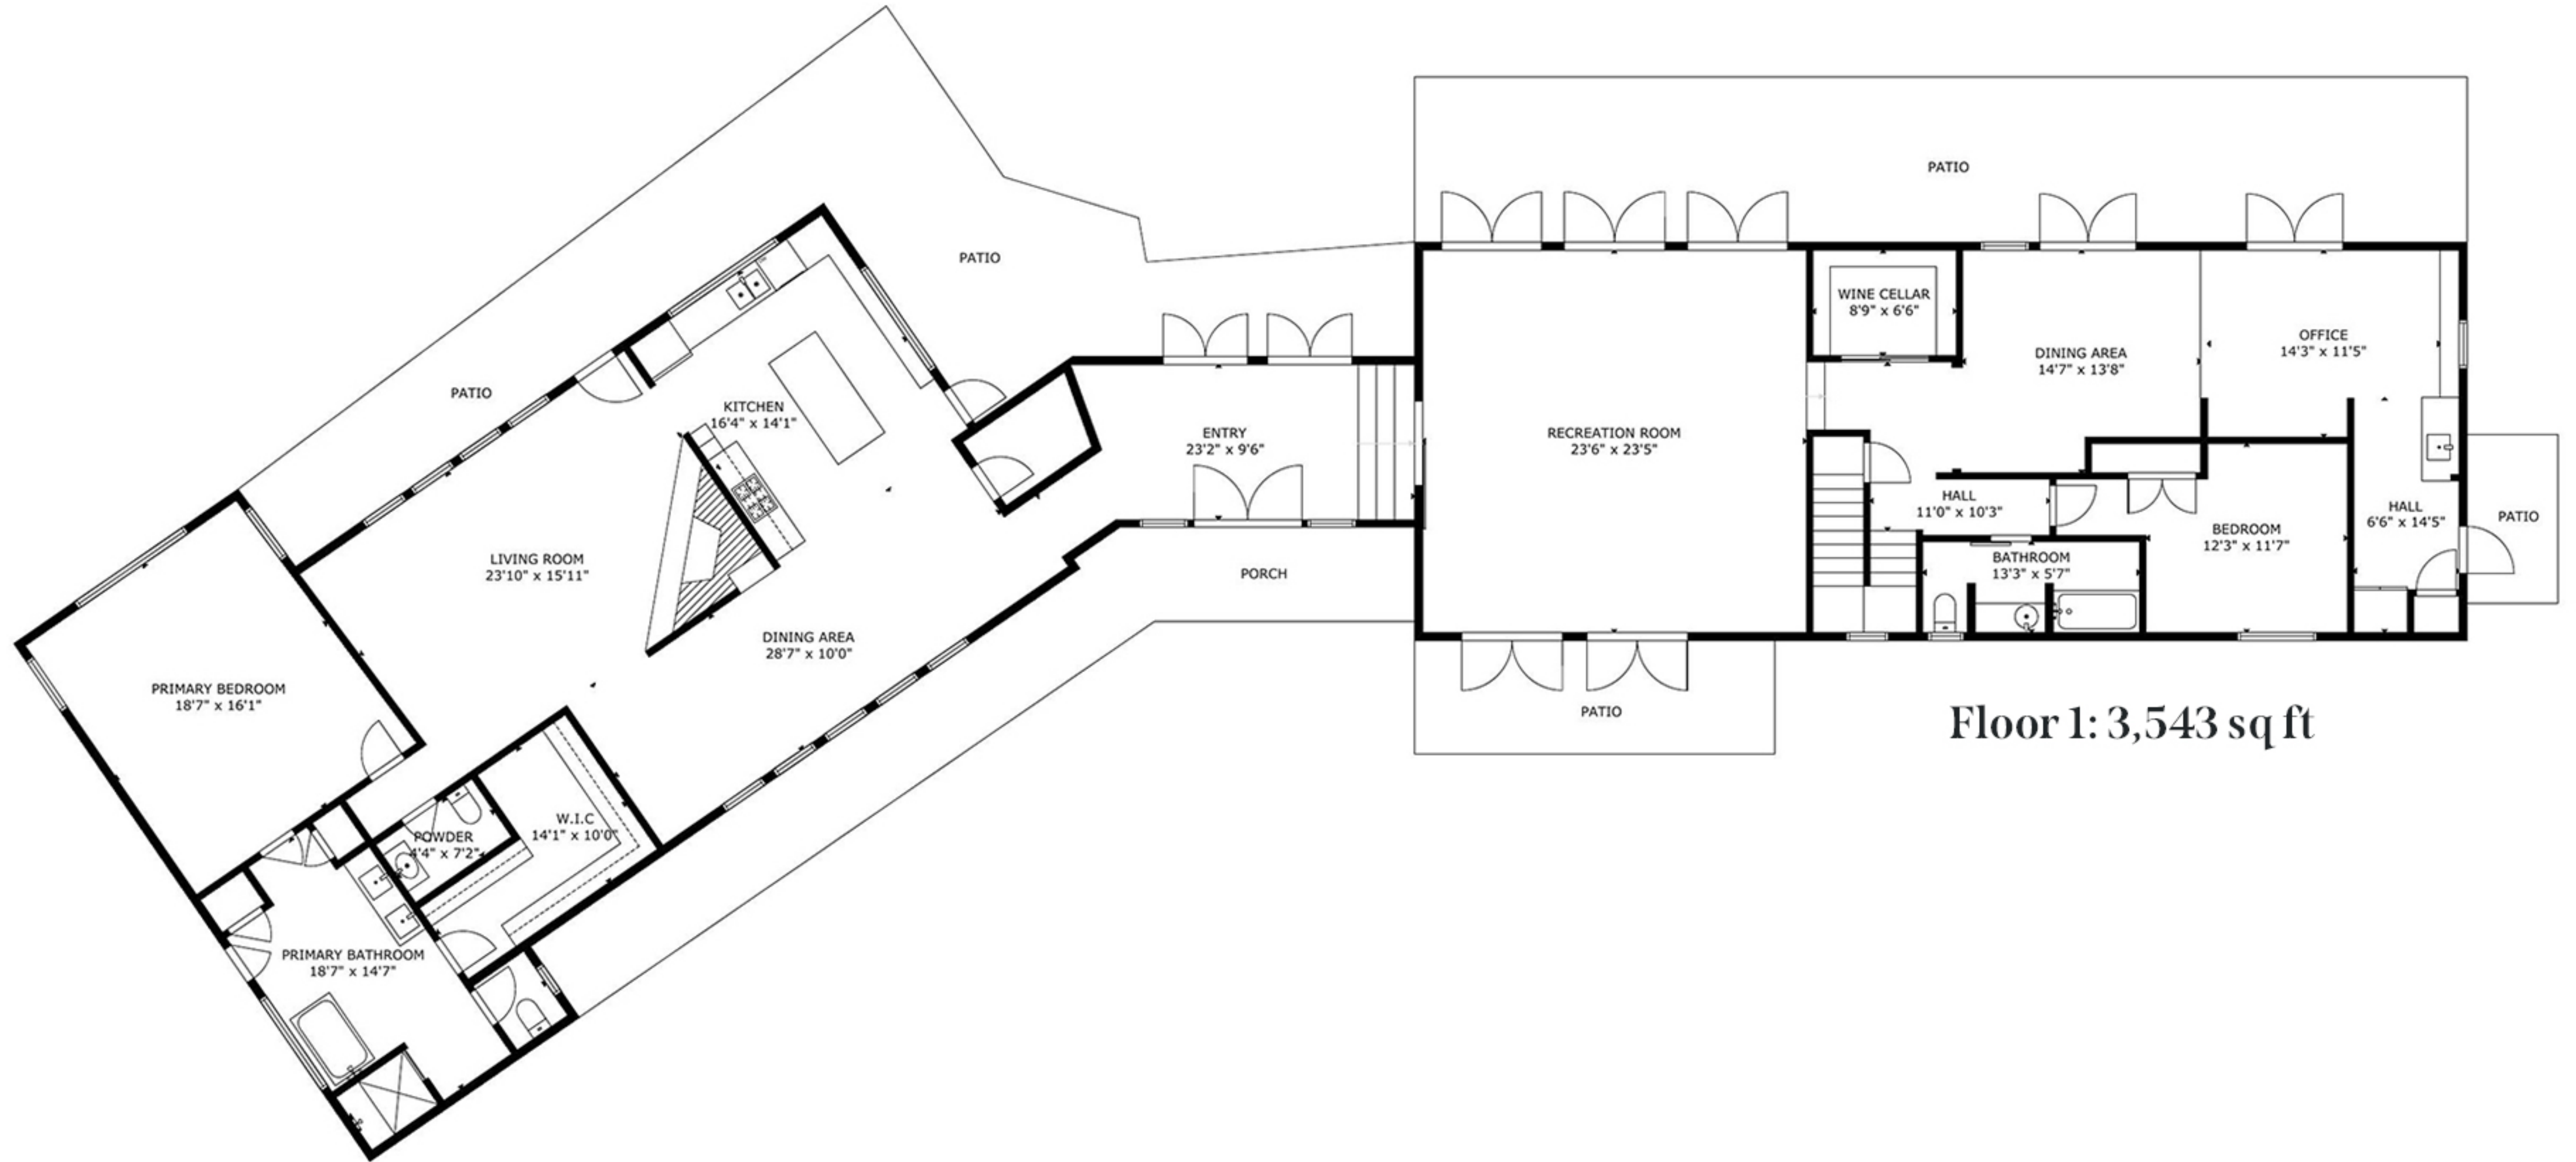

Gross External Area:
Total: 4,536 sq ft

SIZE AND DIMENSIONS ARE APPROXIMATE, ACTUAL MAY VARY

Floor 1: 3,543 sq ft

Floor 2
993 sq ft

SIZE AND DIMENSIONS ARE APPROXIMATE, ACTUAL MAY VARY

Garage: 634 sq ft
Art Studio: 199 sq ft

Apartment: 524 sq ft