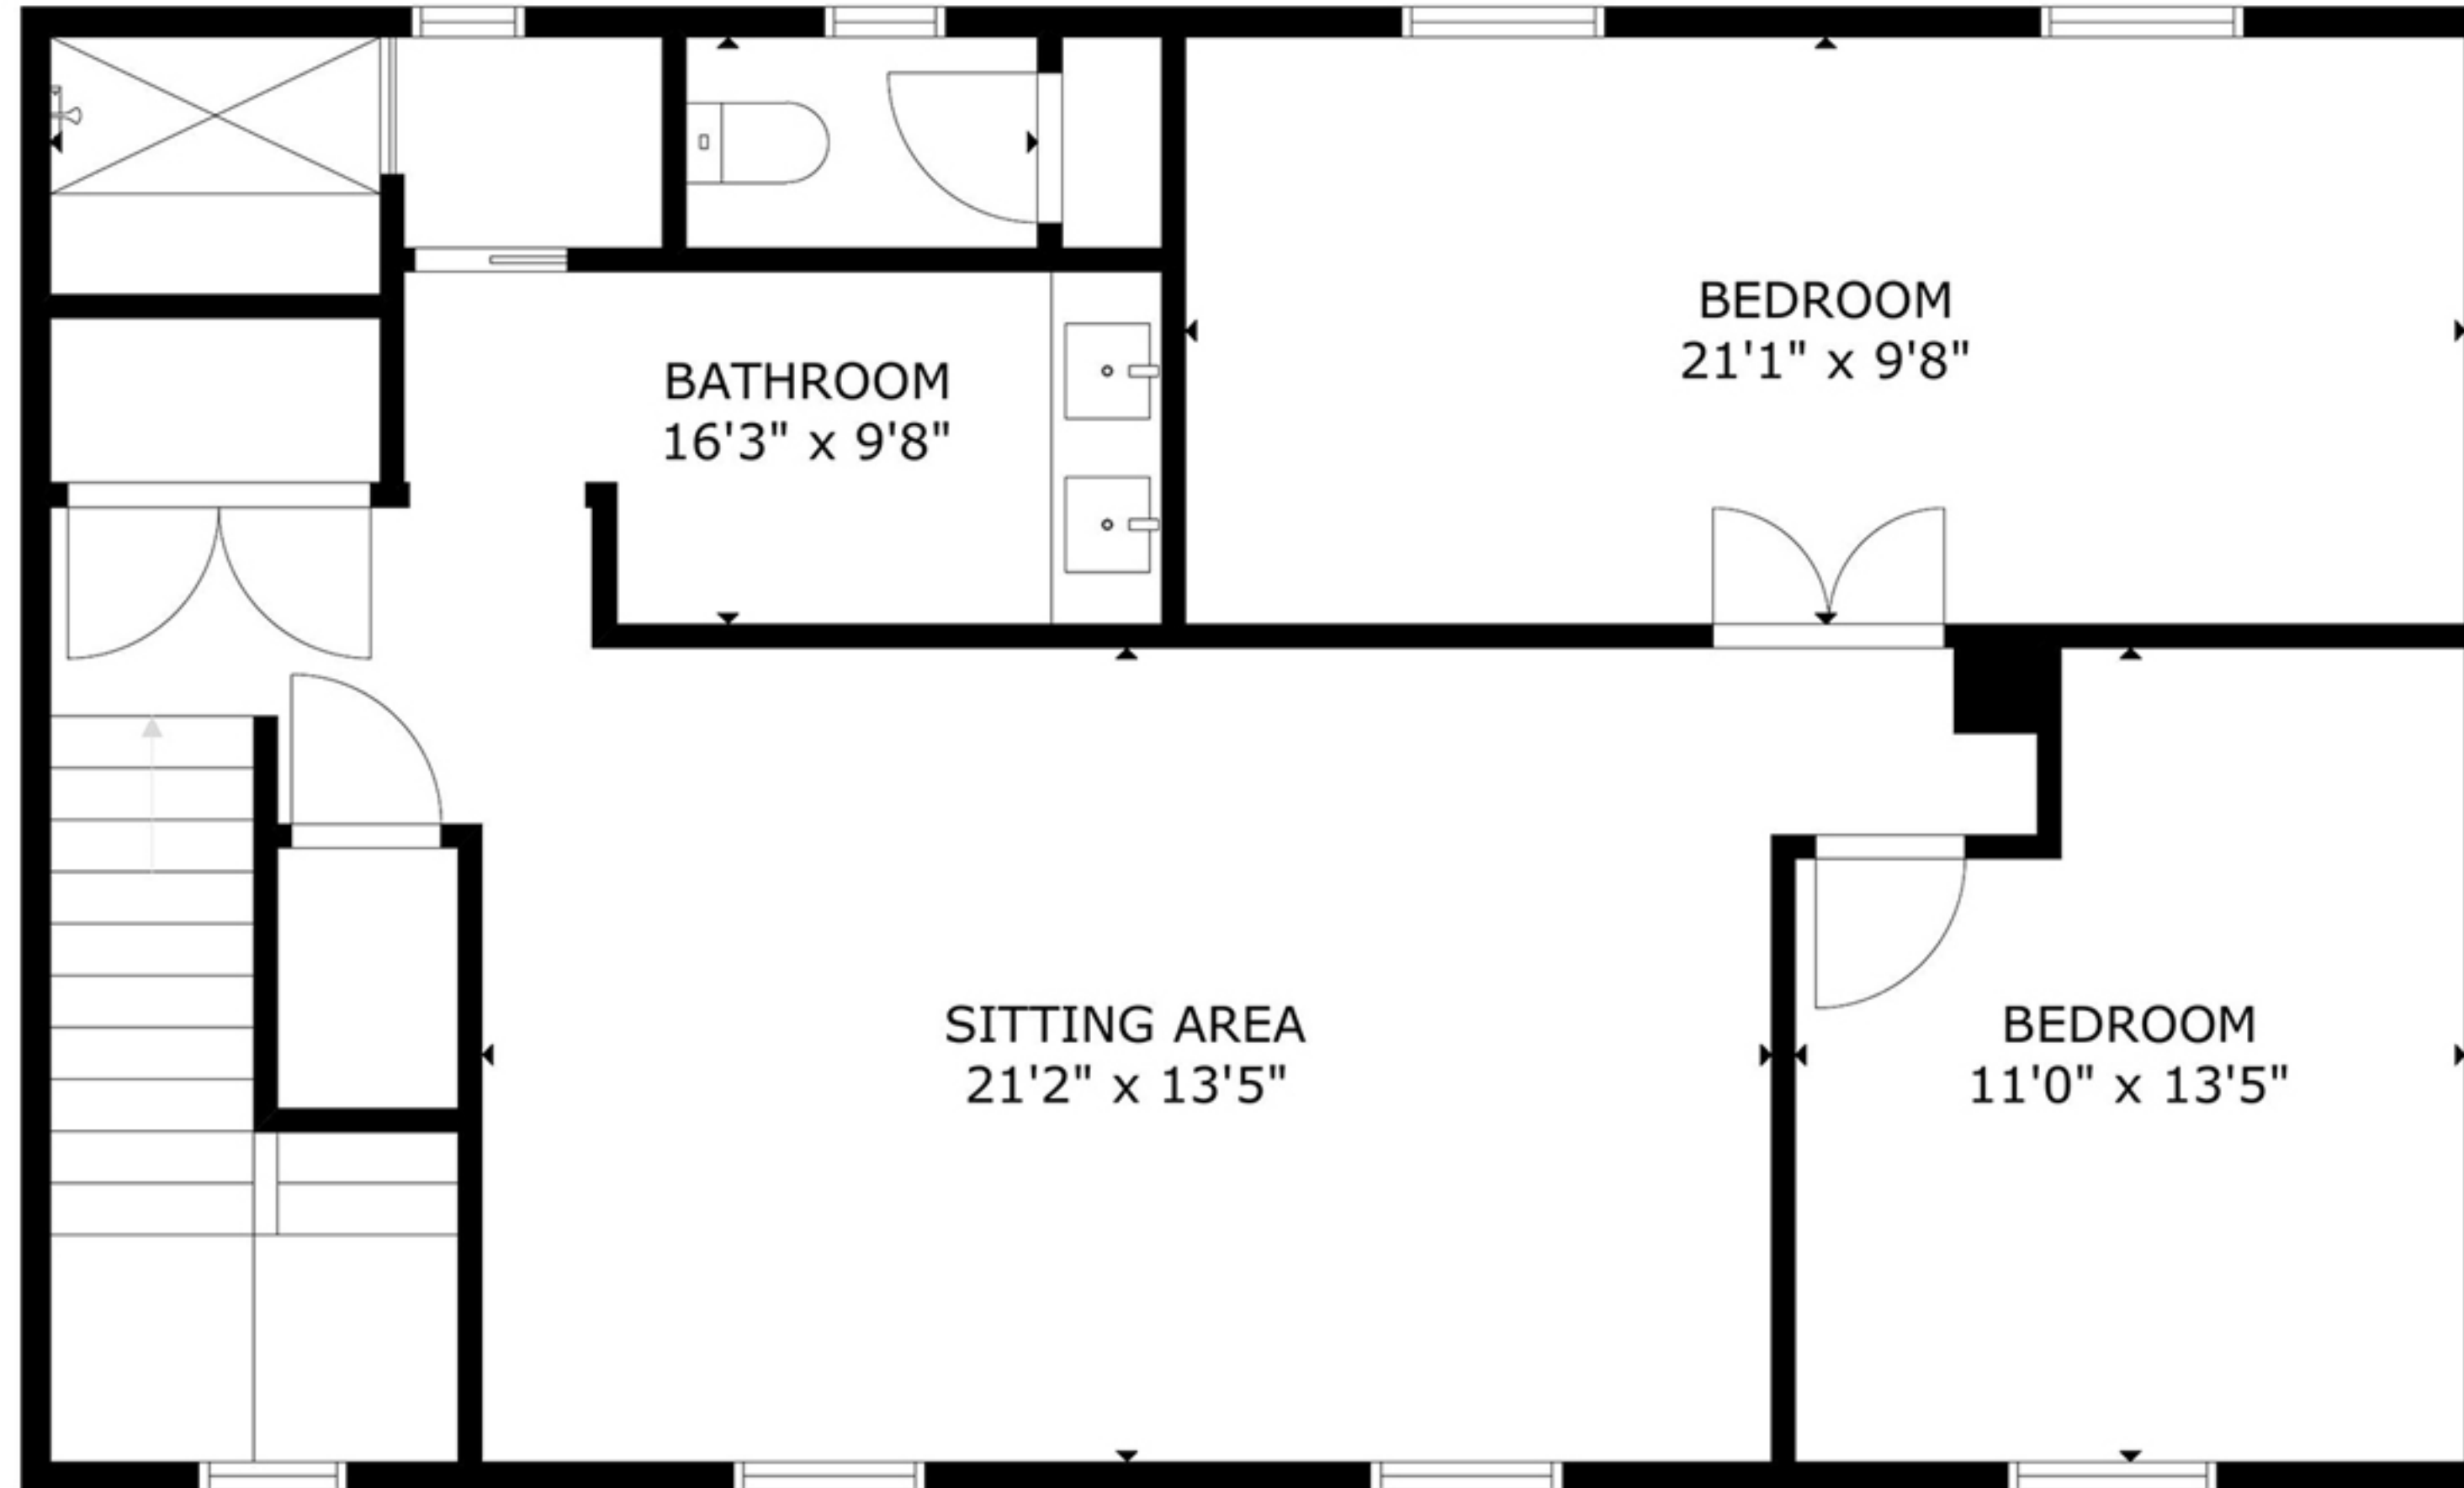

Gross External Area:
Total: 4,536 sq ft

SIZE AND DIMENSIONS ARE APPROXIMATE, ACTUAL MAY VARY

Floor 1: 3,543 sq ft

Floor 2
993 sq ft

SIZE AND DIMENSIONS ARE APPROXIMATE, ACTUAL MAY VARY

Garage: 634 sq ft
Art Studio: 199 sq ft

Apartment: 524 sq ft